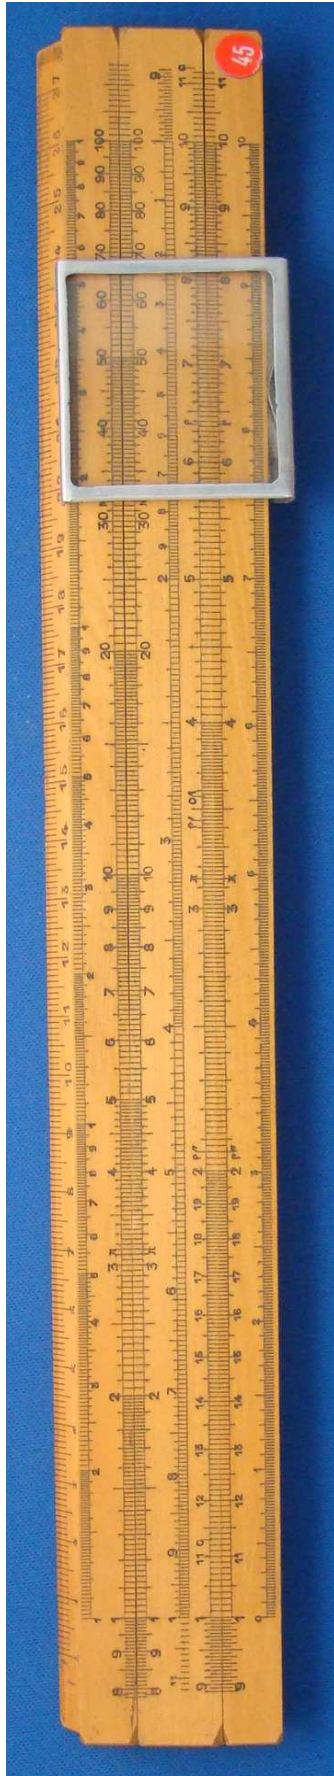

Figure 4: TCD-SCSS-U.20121208.042-fig04