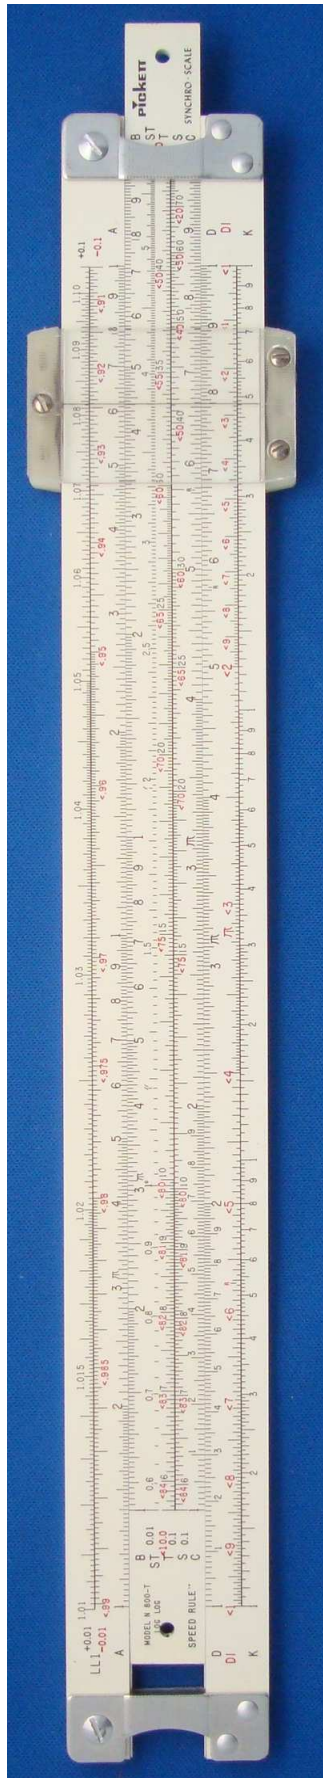

Figure 9: TCD-SCSS-U.20121208.034-fig09