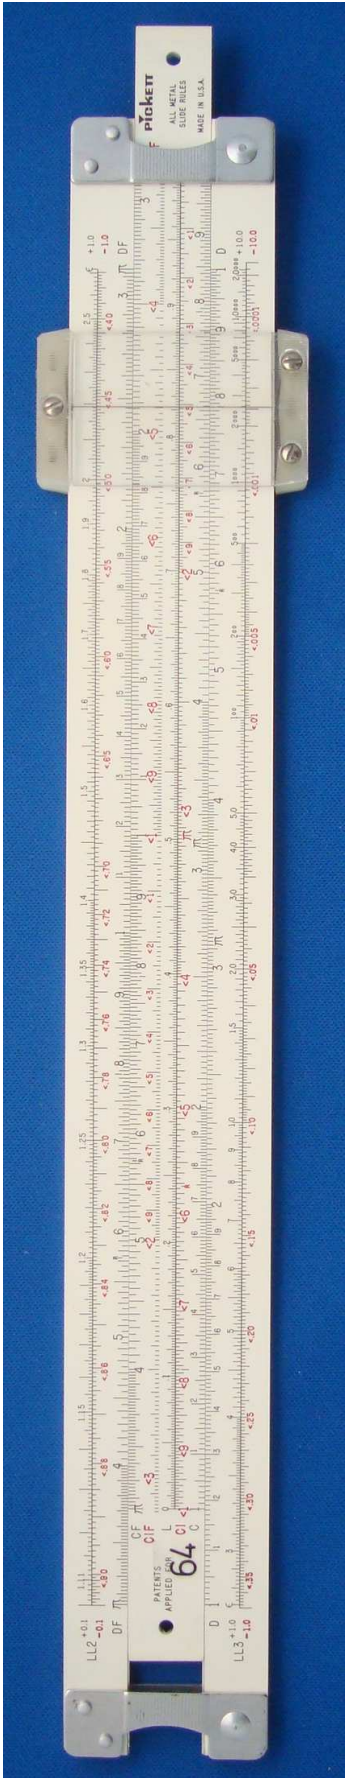

Figure 10: TCD-SCSS-U.20121208.034-fig10