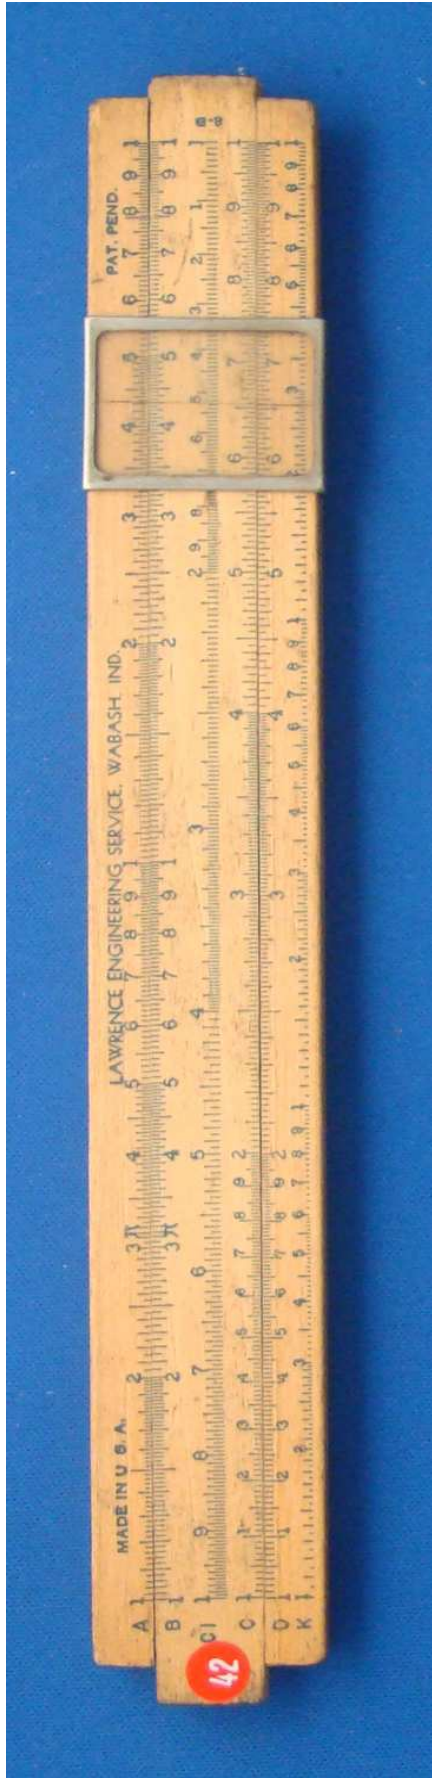

AccessionIndex: TCD-SCSS-U.20121208.026
 Accession Date: 8-Dec-2012
 Accession By: Prof.J.G.Byrne
 Object name: Lawrence
 Vintage: c.19xx
 Synopsis: Sliderules.

Description:

Text ...

Photographs courtesy Prof.J.G.Byrne and Dr.Arthur Hughes.

Accession Index	Location	Vintage	Object and Identification
TCD-SCSS-U.20121208.026.01		c.19xx	<Mfgr?> <model?> sliderule. S/N: <???
TCD-SCSS-U.20121208.026.02		c.19xx	
TCD-SCSS-U.20121208.026.03		c.198x	

The following instruction manuals are properly part of the literature category of this catalog, but are listed here too for convenience.

Accession Index	Object with Identification
TCD-SCSS-V.20121208.???	

References:

1. Authors, *Title*, Publication, Publisher, Date.
2. Authors, *Title*, Publication, Publisher, Date.
3. Authors, *Title*, Publication, Publisher, Date.

Figure 1: TCD-SCSS-U.20121208.026-fig01