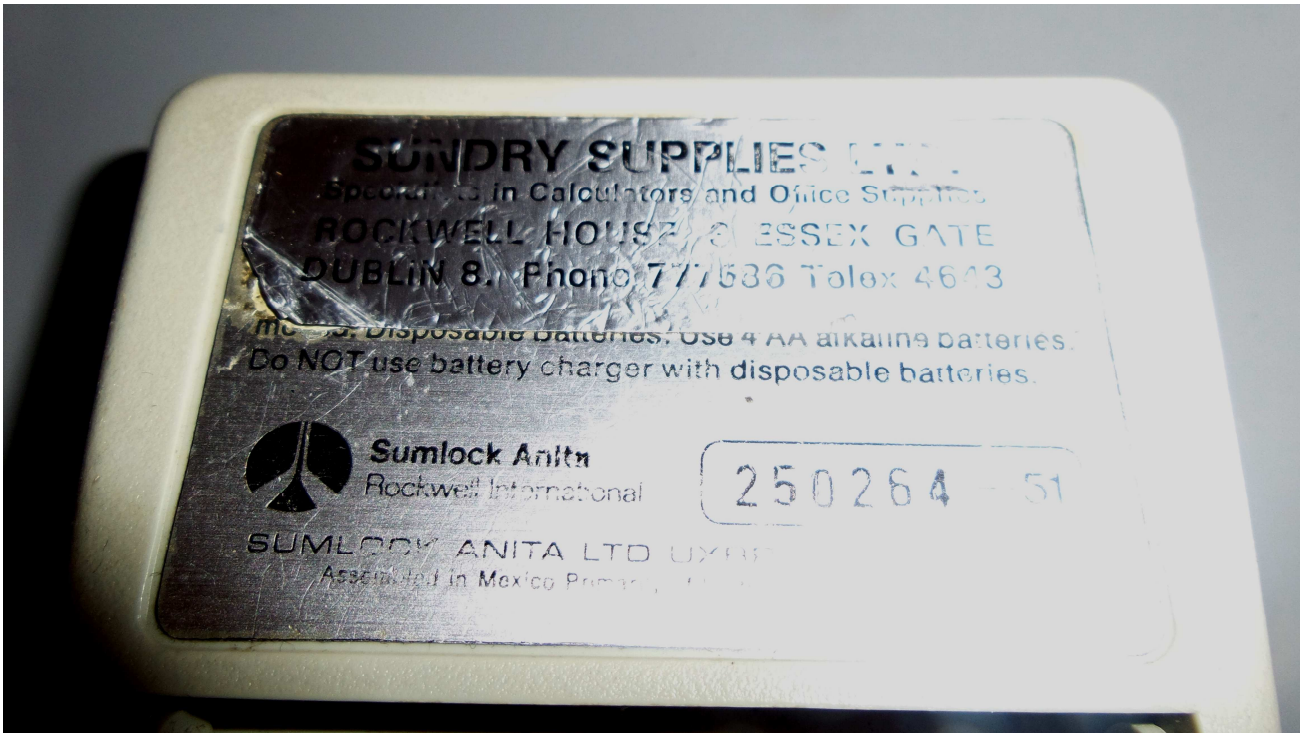

*Figure 2: Anita 202/SR scientific calculator, rear view
S/N: 250264*