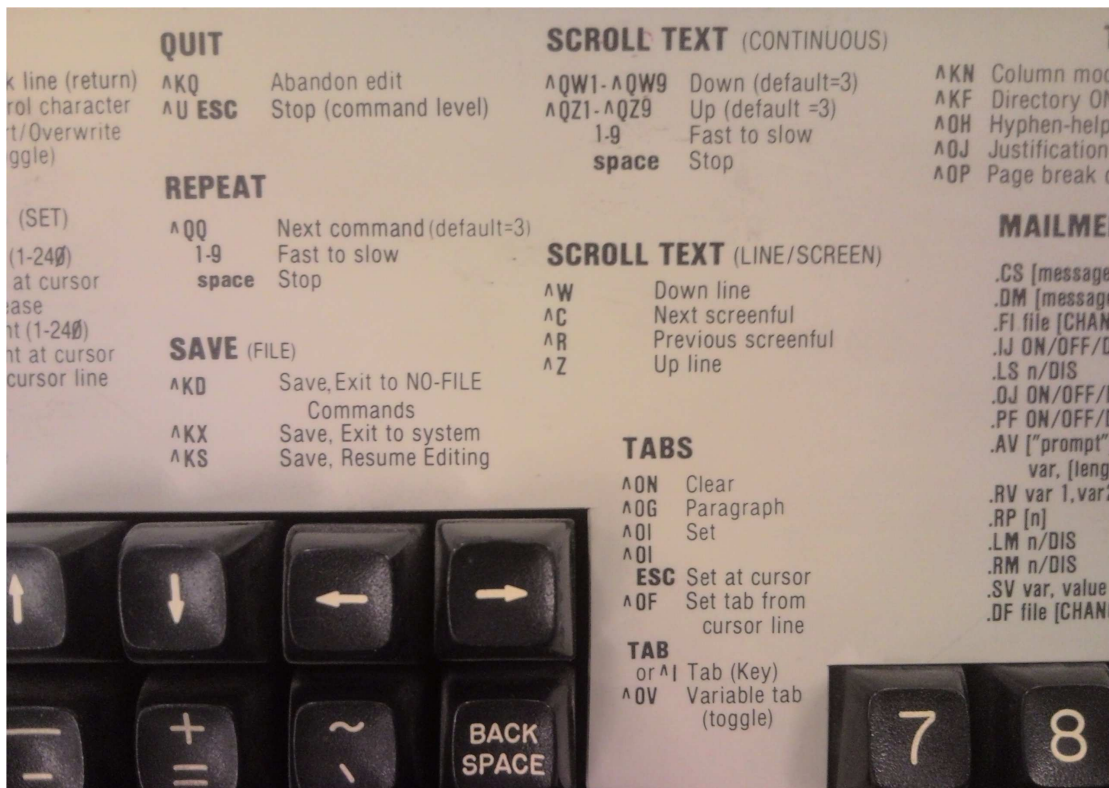

Figure 1: KayPro Keyboard with Kleertex Overlay three-quarter top view

Figure 2: KayPro Keyboard with Kleertex Overlay left top view

Figure 3: KayPro Keyboard with Kleertex Overlay mid-left top view

Figure 4: KayPro Keyboard with Kleertex Overlay mid-right top view