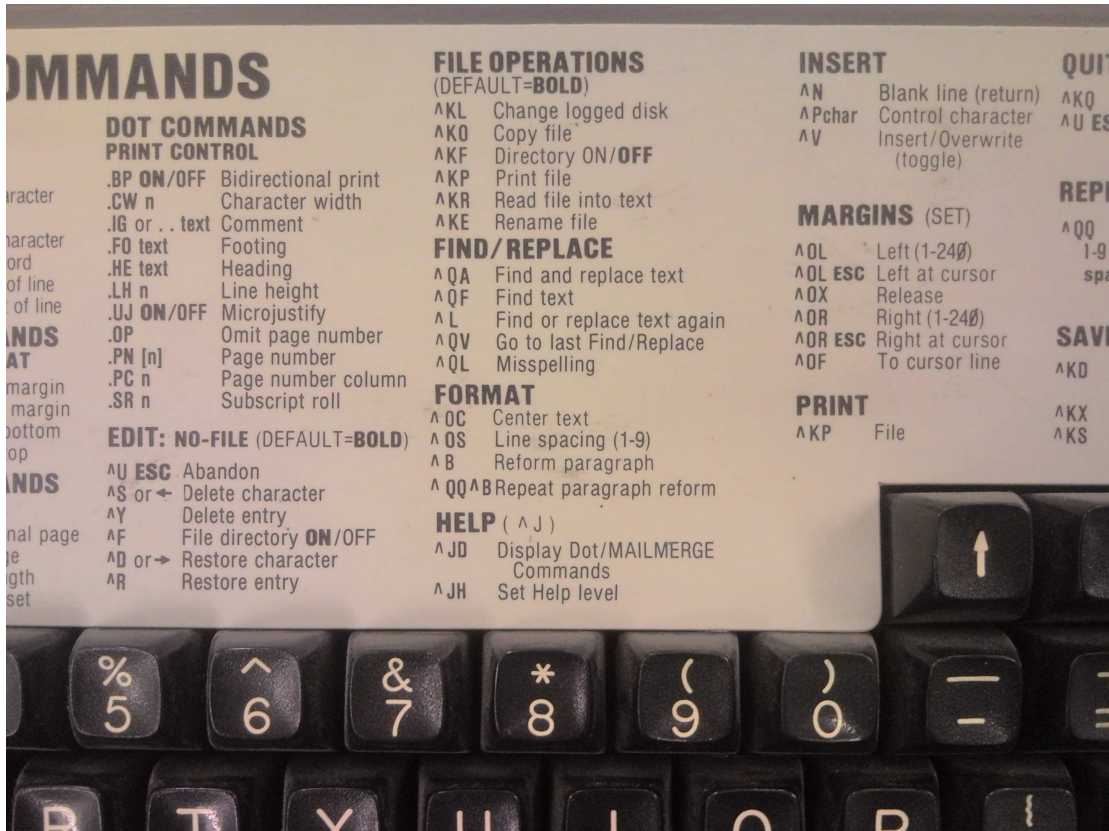

Figure 3: KayPro Keyboard with Kleertex Overlay mid-left top view