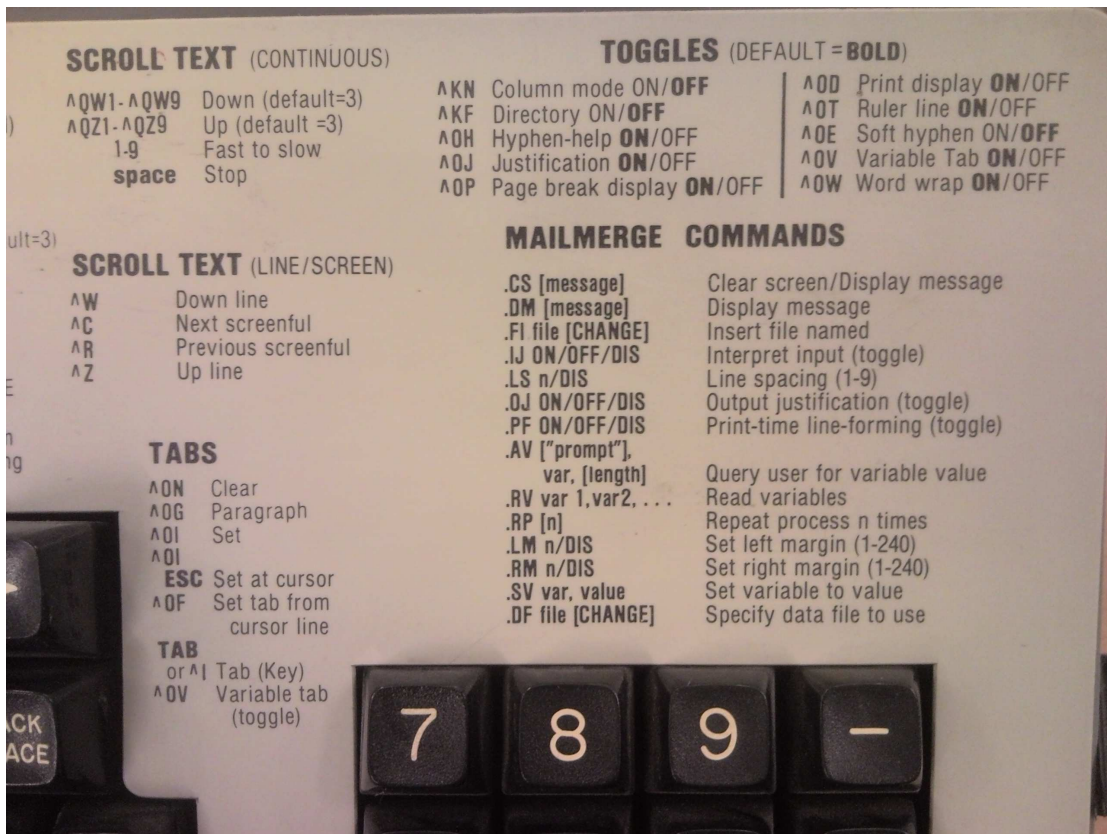

Figure 1: KayPro Keyboard with Kleertex Overlay three-quarter top view

Figure 2: KayPro Keyboard with Kleertex Overlay left top view

Figure 3: KayPro Keyboard with Kleertex Overlay mid-left top view

Figure 4: KayPro Keyboard with Kleertex Overlay mid-right top view