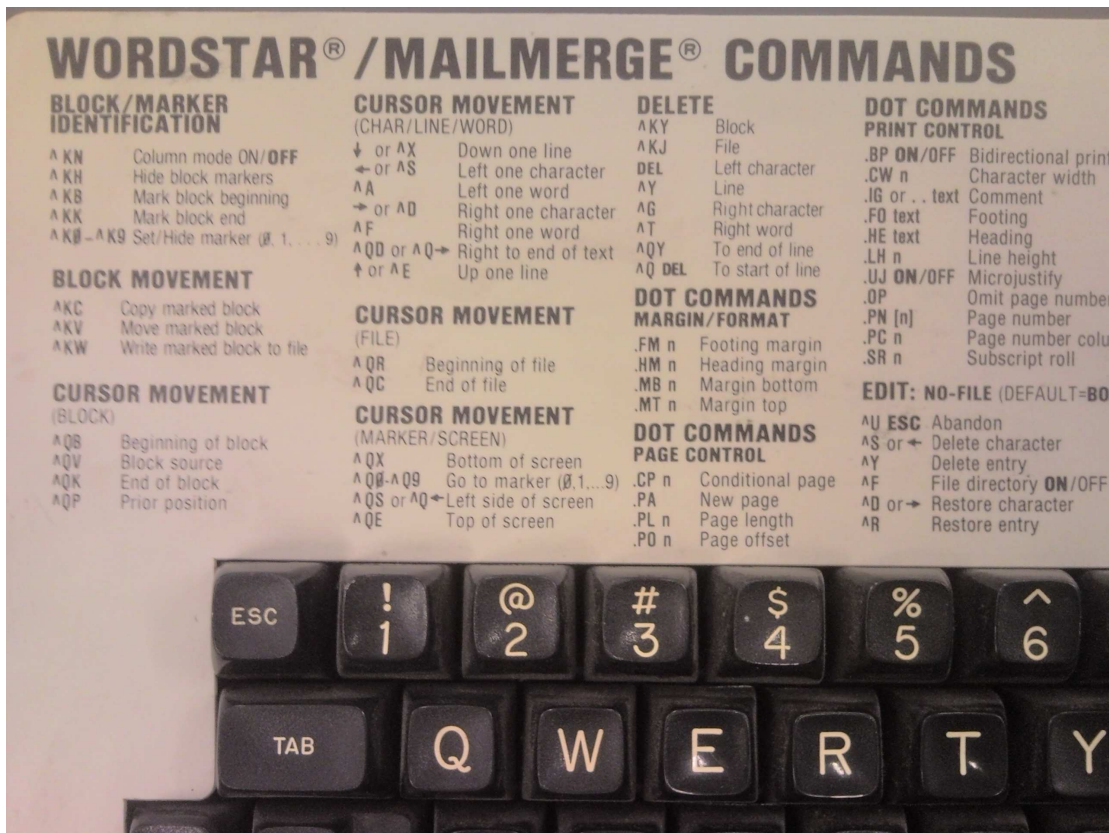

Figure 1: KayPro Keyboard with Kleertex Overlay three-quarter top view

Figure 2: KayPro Keyboard with Kleertex Overlay left top view

Figure 3: KayPro Keyboard with Kleertex Overlay mid-left top view

Figure 4: KayPro Keyboard with Kleertex Overlay mid-right top view