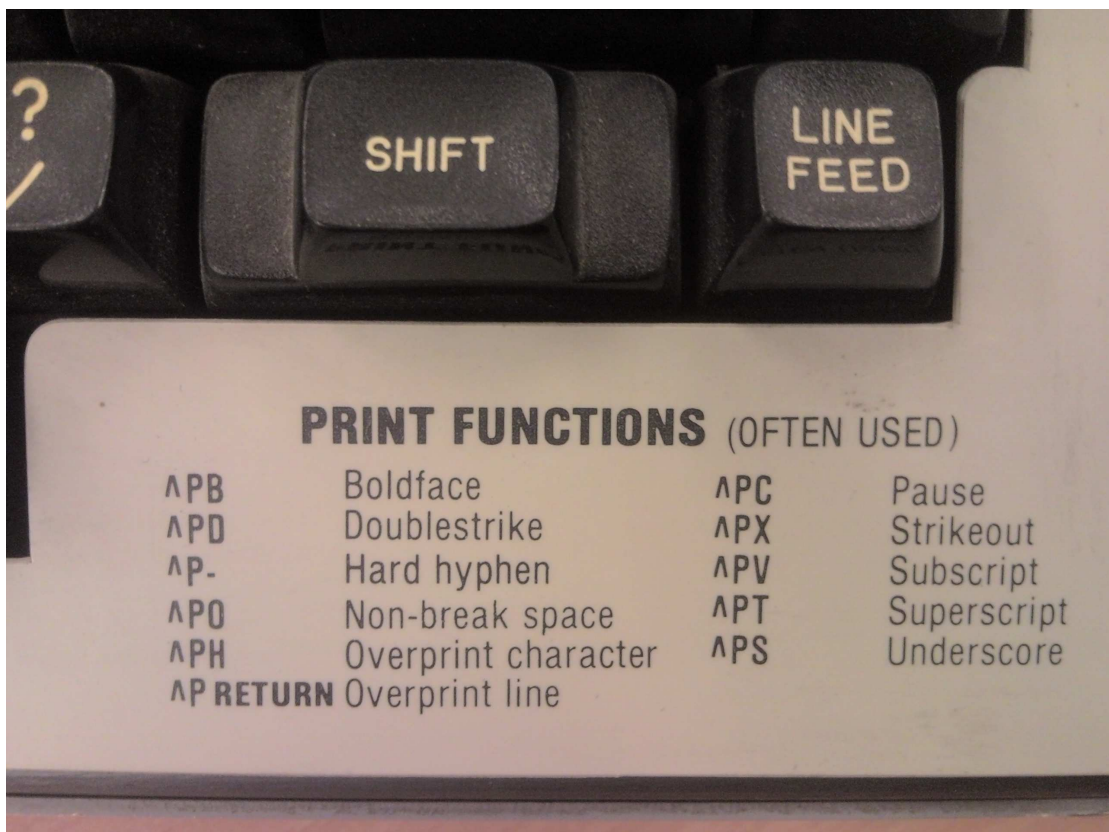

Figure 5: KayPro Keyboard with Kleertex Overlay right top view

Figure 6: KayPro Keyboard with Kleertex Overlay left bottom view

Figure 7: KayPro Keyboard with Kleertex Overlay mid-left bottom view

Figure 8: KayPro Keyboard with Kleertex Overlay mid-right bottom view